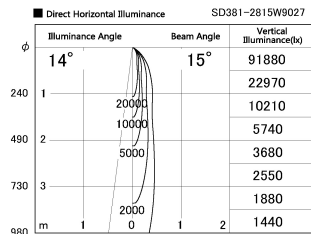

Item no. SD381-2815W9027

Series Name: Versa R-G (UL Track)
(SD381)

Installation	Track mount
Type	High-efficiency tracklight
Fixture wattage	28W
Beam angle	15deg
Color Temp.	2700K
CRI	Ra>90
Luminous	2915 lm
Body	Die-castaluminumalloy
Body finish	White
Trim finish	White
Reflector finish	N/A
IP Rate	IP20
Light source	COB module
Input Voltage	AC220~240V
Dimming Type	Non-Dimmable
Certificate	CE,CCC
Cut Hole	N/A