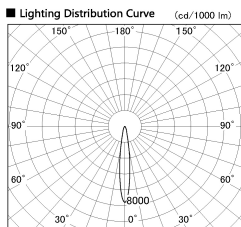

Item no. SD381-2815W9027

Series Name: Versa R-G (UL Track)
(SD381)

Installation	Track mount
Type	High-efficiency tracklight
Fixture wattage	28W
Beam angle	15deg
Color Temp.	2700K
CRI	Ra>90
Luminous	2915 lm
Body	Die-castaluminumalloy
Body finish	White
Trim finish	White
Reflector finish	N/A
IP Rate	IP20
Light source	COB module
Input Voltage	AC220~240V
Dimming Type	Non-Dimmable
Certificate	CE,CCC
Cut Hole	N/A