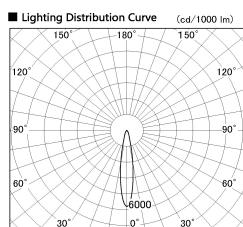

Item no. SD381-2820W9027

Series Name: Versa R-G (UL Track)
(SD381)

Installation	Track mount
Type	High-efficiency tracklight
Fixture wattage	28W
Beam angle	18deg
Color Temp.	2700K
CRI	Ra>90
Luminous	2927 lm
Body	Die-castaluminumalloy
Body finish	White
Trim finish	White
Reflector finish	N/A
IP Rate	IP20
Light source	COB module
Input Voltage	AC220~240V
Dimming Type	Non-Dimmable
Certificate	CE,CCC
Cut Hole	N/A