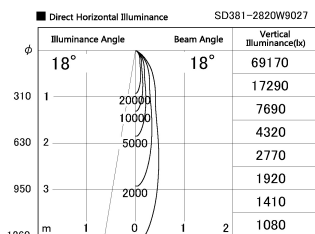

Item no. SD381-2820W9027

Series Name: Versa R-G (UL Track)
(SD381)

Installation	Track mount
Type	High-efficiency tracklight
Fixture wattage	28W
Beam angle	18deg
Color Temp.	2700K
CRI	Ra>90
Luminous	2927 lm
Body	Die-castaluminumalloy
Body finish	White
Trim finish	White
Reflector finish	N/A
IP Rate	IP20
Light source	COB module
Input Voltage	AC220~240V
Dimming Type	Non-Dimmable
Certificate	CE,CCC
Cut Hole	N/A