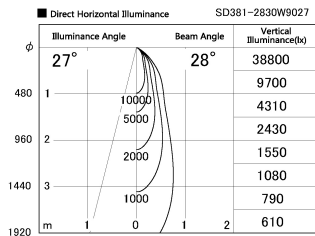

Item no. SD381-2830W9027

Series Name: Versa R-G (UL Track)
(SD381)

| | |
|------------------|----------------------------|
| Installation | Track mount |
| Type | High-efficiency tracklight |
| Fixture wattage | 28W |
| Beam angle | 28deg |
| Color Temp. | 2700K |
| CRI | Ra>90 |
| Luminous | 2952 lm |
| Body | Die-castaluminumalloy |
| Body finish | White |
| Trim finish | White |
| Reflector finish | N/A |
| IP Rate | IP20 |
| Light source | COB module |
| Input Voltage | AC220~240V |
| Dimming Type | Non-Dimmable |
| Certificate | CE,CCC |
| Cut Hole | N/A |