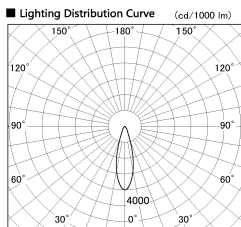

Item no. SD381-2830W9027

Series Name: Versa R-G (UL Track)
(SD381)

| | |
|------------------|----------------------------|
| Installation | Track mount |
| Type | High-efficiency tracklight |
| Fixture wattage | 28W |
| Beam angle | 28deg |
| Color Temp. | 2700K |
| CRI | Ra>90 |
| Luminous | 2952 lm |
| Body | Die-castaluminumalloy |
| Body finish | White |
| Trim finish | White |
| Reflector finish | N/A |
| IP Rate | IP20 |
| Light source | COB module |
| Input Voltage | AC220~240V |
| Dimming Type | Non-Dimmable |
| Certificate | CE,CCC |
| Cut Hole | N/A |