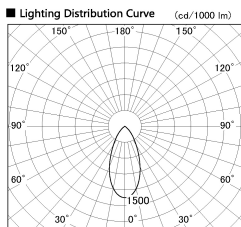

Item no. SD381-2840W9027

Series Name: Versa R-G (UL Track)
(SD381)

Installation	Track mount
Type	High-efficiency tracklight
Fixture wattage	28W
Beam angle	46deg
Color Temp.	2700K
CRI	Ra>90
Luminous	2745 lm
Body	Die-castaluminumalloy
Body finish	White
Trim finish	White
Reflector finish	N/A
IP Rate	IP20
Light source	COB module
Input Voltage	AC220~240V
Dimming Type	Non-Dimmable
Certificate	CE,CCC
Cut Hole	N/A