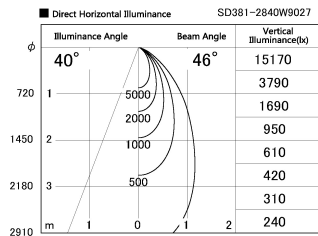

Item no. SD381-2840W9027

Series Name: Versa R-G (UL Track)
(SD381)

Installation	Track mount
Type	High-efficiency tracklight
Fixture wattage	28W
Beam angle	46deg
Color Temp.	2700K
CRI	Ra>90
Luminous	2745 lm
Body	Die-castaluminumalloy
Body finish	White
Trim finish	White
Reflector finish	N/A
IP Rate	IP20
Light source	COB module
Input Voltage	AC220~240V
Dimming Type	Non-Dimmable
Certificate	CE,CCC
Cut Hole	N/A