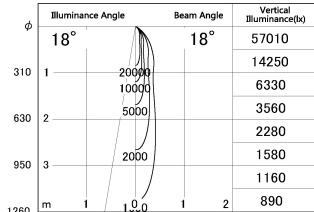

Item no. SD381-2515W9027

Series Name: Versa R-G (UL Track)  
(SD381)

■ Lighting Distribution Curve (cd./1000 lm)

■ Direct Horizontal Illuminance SD381-2515W9027

Installation	Track mount
Type	High-efficiency tracklight
Fixture wattage	23W
Beam angle	18deg
Color Temp.	2700K
CRI	Ra>90
Luminous	2357 lm
Body	Die-castaluminumalloy
Body finish	White
Trim finish	White
Reflector finish	N/A
IP Rate	IP20
Light source	COB module
Input Voltage	AC220~240V
Dimming Type	Non-Dimmable
Certificate	CE,CCC
Cut Hole	N/A