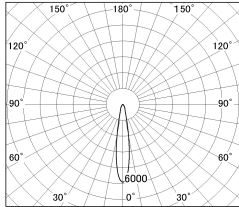

Item no. SD381-2515W9027

Series Name: Versa R-G (UL Track)  
(SD381)

■ Lighting Distribution Curve (cd./1000 lm)

■ Direct Horizontal Illuminance SD381-2515W9027

Installation	Track mount
Type	High-efficiency tracklight
Fixture wattage	23W
Beam angle	18deg
Color Temp.	2700K
CRI	Ra>90
Luminous	2357 lm
Body	Die-castaluminumalloy
Body finish	White
Trim finish	White
Reflector finish	N/A
IP Rate	IP20
Light source	COB module
Input Voltage	AC220~240V
Dimming Type	Non-Dimmable
Certificate	CE,CCC
Cut Hole	N/A