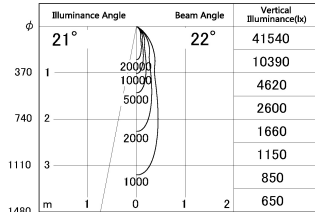

Item no. SD381-2520W9027

Series Name: Versa R-G (UL Track)
(SD381)

■ Lighting Distribution Curve (cd./1000 lm)

■ Direct Horizontal Illuminance SD381-2520W9027

Installation	Track mount
Type	High-efficiency tracklight
Fixture wattage	23W
Beam angle	22deg
Color Temp.	2700K
CRI	Ra>90
Luminous	2389 lm
Body	Die-castaluminumalloy
Body finish	White
Trim finish	White
Reflector finish	N/A
IP Rate	IP20
Light source	COB module
Input Voltage	AC220~240V
Dimming Type	Non-Dimmable
Certificate	CE,CCC
Cut Hole	N/A