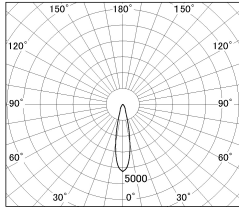

Item no. SD381-2520W9027

Series Name: Versa R-G (UL Track)
(SD381)

■ Lighting Distribution Curve (cd./1000 lm)

■ Direct Horizontal Illuminance SD381-2520W9027

Installation	Track mount
Type	High-efficiency tracklight
Fixture wattage	23W
Beam angle	22deg
Color Temp.	2700K
CRI	Ra>90
Luminous	2389 lm
Body	Die-castaluminumalloy
Body finish	White
Trim finish	White
Reflector finish	N/A
IP Rate	IP20
Light source	COB module
Input Voltage	AC220~240V
Dimming Type	Non-Dimmable
Certificate	CE,CCC
Cut Hole	N/A