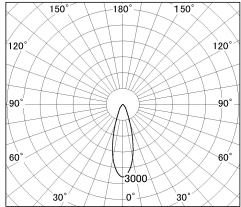

Item no. SD381-2530W9027

Series Name: Versa R-G (UL Track)
(SD381)

■ Lighting Distribution Curve (cd./1000 lm)

■ Direct Horizontal Illuminance SD381-2530W9027

Installation	Track mount
Type	High-efficiency tracklight
Fixture wattage	23W
Beam angle	30deg
Color Temp.	2700K
CRI	Ra>90
Luminous	2373 lm
Body	Die-castaluminumalloy
Body finish	White
Trim finish	White
Reflector finish	N/A
IP Rate	IP20
Light source	COB module
Input Voltage	AC220~240V
Dimming Type	Non-Dimmable
Certificate	CE,CCC
Cut Hole	N/A