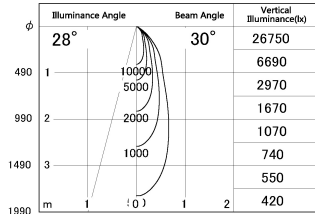

Item no. SD381-2530W9027

Series Name: Versa R-G (UL Track)
(SD381)

■ Lighting Distribution Curve (cd./1000 lm)

■ Direct Horizontal Illuminance SD381-2530W9027

Installation	Track mount
Type	High-efficiency tracklight
Fixture wattage	23W
Beam angle	30deg
Color Temp.	2700K
CRI	Ra>90
Luminous	2373 lm
Body	Die-castaluminumalloy
Body finish	White
Trim finish	White
Reflector finish	N/A
IP Rate	IP20
Light source	COB module
Input Voltage	AC220~240V
Dimming Type	Non-Dimmable
Certificate	CE,CCC
Cut Hole	N/A