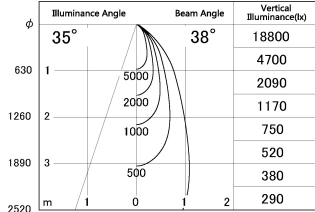

Item no. SD381-2540W9027

Series Name: Versa R-G (UL Track)
(SD381)

■ Lighting Distribution Curve (cd./1000 lm)

■ Direct Horizontal Illuminance SD381-2540W9027

Installation	Track mount
Type	High-efficiency tracklight
Fixture wattage	23W
Beam angle	38deg
Color Temp.	2700K
CRI	Ra>90
Luminous	2319 lm
Body	Die-castaluminumalloy
Body finish	White
Trim finish	White
Reflector finish	N/A
IP Rate	IP20
Light source	COB module
Input Voltage	AC220~240V
Dimming Type	Non-Dimmable
Certificate	CE,CCC
Cut Hole	N/A