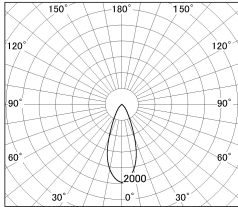

Item no. SD381-2540W9027

Series Name: Versa R-G (UL Track)
(SD381)

■ Lighting Distribution Curve (cd./1000 lm)

■ Direct Horizontal Illuminance SD381-2540W9027

Installation	Track mount
Type	High-efficiency tracklight
Fixture wattage	23W
Beam angle	38deg
Color Temp.	2700K
CRI	Ra>90
Luminous	2319 lm
Body	Die-castaluminumalloy
Body finish	White
Trim finish	White
Reflector finish	N/A
IP Rate	IP20
Light source	COB module
Input Voltage	AC220~240V
Dimming Type	Non-Dimmable
Certificate	CE,CCC
Cut Hole	N/A