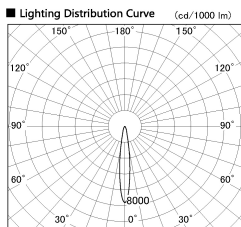

Item no. SD381-2615W9027

Series Name: Versa R-G (UL Track)
(SD381)

■ Direct Horizontal Illuminance SD381-2615W9027

φ	Illuminance Angle	Beam Angle	Vertical Illuminance (lx)
1	14°	15°	80520
2			20130
3			8950
4			5030
5			3220
6			2240
7			1640
8			1260

Installation	Track mount
Type	High-efficiency tracklight
Fixture wattage	23W
Beam angle	15deg
Color Temp.	2700K
CRI	Ra>90
Luminous	2547 lm
Body	Die-castaluminumalloy
Body finish	White
Trim finish	White
Reflector finish	N/A
IP Rate	IP20
Light source	COB module
Input Voltage	AC220~240V
Dimming Type	Non-Dimmable
Certificate	CE,CCC
Cut Hole	N/A