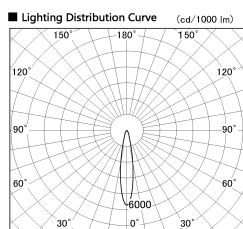

Item no. SD381-2620W9027

Series Name: Versa R-G (UL Track)  
(SD381)

Installation	Track mount
Type	High-efficiency tracklight
Fixture wattage	23W
Beam angle	18deg
Color Temp.	2700K
CRI	Ra>90
Luminous	2575 lm
Body	Die-castaluminumalloy
Body finish	White
Trim finish	White
Reflector finish	N/A
IP Rate	IP20
Light source	COB module
Input Voltage	AC220~240V
Dimming Type	Non-Dimmable
Certificate	CE,CCC
Cut Hole	N/A