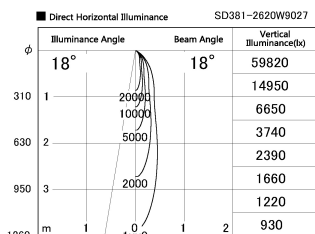

Item no. SD381-2620W9027

Series Name: Versa R-G (UL Track)  
(SD381)

Installation	Track mount
Type	High-efficiency tracklight
Fixture wattage	23W
Beam angle	18deg
Color Temp.	2700K
CRI	Ra>90
Luminous	2575 lm
Body	Die-castaluminumalloy
Body finish	White
Trim finish	White
Reflector finish	N/A
IP Rate	IP20
Light source	COB module
Input Voltage	AC220~240V
Dimming Type	Non-Dimmable
Certificate	CE,CCC
Cut Hole	N/A