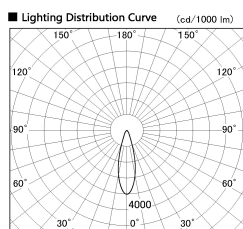

Item no. SD381-2630W9027

Series Name: Versa R-G (UL Track)
(SD381)

Installation	Track mount
Type	High-efficiency tracklight
Fixture wattage	23W
Beam angle	28deg
Color Temp.	2700K
CRI	Ra>90
Luminous	2582 lm
Body	Die-castaluminumalloy
Body finish	White
Trim finish	White
Reflector finish	N/A
IP Rate	IP20
Light source	COB module
Input Voltage	AC220~240V
Dimming Type	Non-Dimmable
Certificate	CE,CCC
Cut Hole	N/A