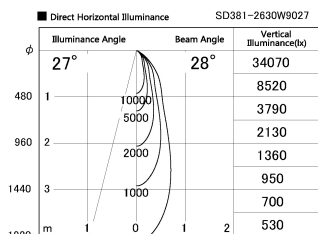

Item no. SD381-2630W9027

Series Name: Versa R-G (UL Track)
(SD381)

Installation	Track mount
Type	High-efficiency tracklight
Fixture wattage	23W
Beam angle	28deg
Color Temp.	2700K
CRI	Ra>90
Luminous	2582 lm
Body	Die-castaluminumalloy
Body finish	White
Trim finish	White
Reflector finish	N/A
IP Rate	IP20
Light source	COB module
Input Voltage	AC220~240V
Dimming Type	Non-Dimmable
Certificate	CE,CCC
Cut Hole	N/A