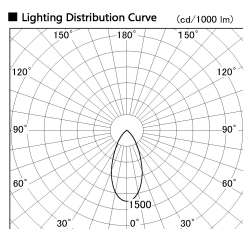

Item no. SD381-2640W9027

Series Name: Versa R-G (UL Track)
(SD381)

Installation	Track mount
Type	High-efficiency tracklight
Fixture wattage	23W
Beam angle	46deg
Color Temp.	2700K
CRI	Ra>90
Luminous	2408 lm
Body	Die-castaluminumalloy
Body finish	White
Trim finish	White
Reflector finish	N/A
IP Rate	IP20
Light source	COB module
Input Voltage	AC220~240V
Dimming Type	Non-Dimmable
Certificate	CE,CCC
Cut Hole	N/A