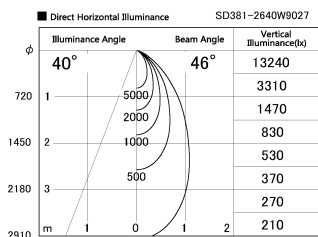

Item no. SD381-2640W9027

Series Name: Versa R-G (UL Track)
(SD381)

Installation	Track mount
Type	High-efficiency tracklight
Fixture wattage	23W
Beam angle	46deg
Color Temp.	2700K
CRI	Ra>90
Luminous	2408 lm
Body	Die-castaluminumalloy
Body finish	White
Trim finish	White
Reflector finish	N/A
IP Rate	IP20
Light source	COB module
Input Voltage	AC220~240V
Dimming Type	Non-Dimmable
Certificate	CE,CCC
Cut Hole	N/A