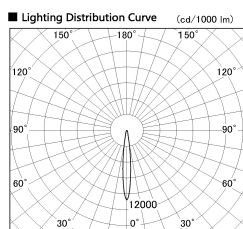

Item no. SD381-2015W9027

Series Name: Versa R-G (UL Track)
(SD381)

Installation	Track mount
Type	High-efficiency tracklight
Fixture wattage	20W
Beam angle	12deg
Color Temp.	2700K
CRI	Ra>90
Luminous	1919 lm
Body	Die-castaluminumalloy
Body finish	White
Trim finish	White
Reflector finish	N/A
IP Rate	IP20
Light source	COB module
Input Voltage	AC220~240V
Dimming Type	Non-Dimmable
Certificate	CE,CCC
Cut Hole	N/A

■ Direct Horizontal Illuminance SD381-2015W9027

φ	Illuminance Angle	Beam Angle	Vertical Illuminance (lx)	
190	11°	12°	82850	
1			20710	
			9210	
380			5180	
2			3310	
570			2300	
3			1690	
770			1290	
m	1	0	1	2