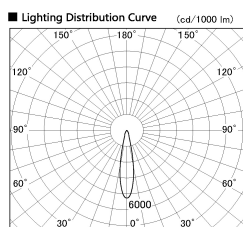

Item no. SD381-2020W9027

Series Name: Versa R-G (UL Track)  
(SD381)

Installation	Track mount
Type	High-efficiency tracklight
Fixture wattage	20W
Beam angle	21deg
Color Temp.	2700K
CRI	Ra>90
Luminous	1950 lm
Body	Die-castaluminumalloy
Body finish	White
Trim finish	White
Reflector finish	N/A
IP Rate	IP20
Light source	COB module
Input Voltage	AC220~240V
Dimming Type	Non-Dimmable
Certificate	CE,CCC
Cut Hole	N/A