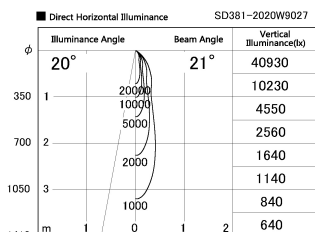

Item no. SD381-2020W9027

Series Name: Versa R-G (UL Track)  
(SD381)

Installation	Track mount
Type	High-efficiency tracklight
Fixture wattage	20W
Beam angle	21deg
Color Temp.	2700K
CRI	Ra>90
Luminous	1950 lm
Body	Die-castaluminumalloy
Body finish	White
Trim finish	White
Reflector finish	N/A
IP Rate	IP20
Light source	COB module
Input Voltage	AC220~240V
Dimming Type	Non-Dimmable
Certificate	CE,CCC
Cut Hole	N/A