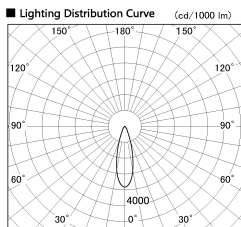

Item no. SD381-2030W9027

Series Name: Versa R-G (UL Track)
(SD381)

Installation	Track mount
Type	High-efficiency tracklight
Fixture wattage	20W
Beam angle	29deg
Color Temp.	2700K
CRI	Ra>90
Luminous	1932 lm
Body	Die-castaluminumalloy
Body finish	White
Trim finish	White
Reflector finish	N/A
IP Rate	IP20
Light source	COB module
Input Voltage	AC220~240V
Dimming Type	Non-Dimmable
Certificate	CE,CCC
Cut Hole	N/A