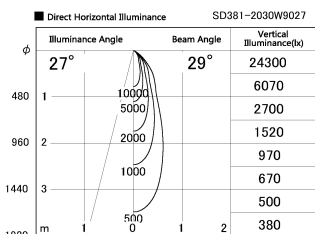

Item no. SD381-2030W9027

Series Name: Versa R-G (UL Track)  
(SD381)

Installation	Track mount
Type	High-efficiency tracklight
Fixture wattage	20W
Beam angle	29deg
Color Temp.	2700K
CRI	Ra>90
Luminous	1932 lm
Body	Die-castaluminumalloy
Body finish	White
Trim finish	White
Reflector finish	N/A
IP Rate	IP20
Light source	COB module
Input Voltage	AC220~240V
Dimming Type	Non-Dimmable
Certificate	CE,CCC
Cut Hole	N/A