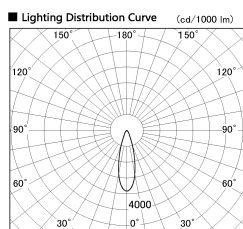

Item no. SD381-2030W9027

Series Name: Versa R-G (UL Track)  
(SD381)

Installation	Track mount
Type	High-efficiency tracklight
Fixture wattage	20W
Beam angle	29deg
Color Temp.	2700K
CRI	Ra>90
Luminous	1932 lm
Body	Die-castaluminumalloy
Body finish	White
Trim finish	White
Reflector finish	N/A
IP Rate	IP20
Light source	COB module
Input Voltage	AC220~240V
Dimming Type	Non-Dimmable
Certificate	CE,CCC
Cut Hole	N/A