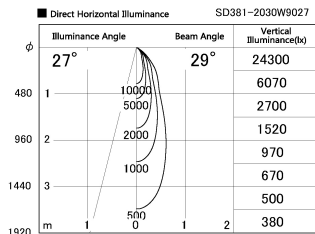

Item no. SD381-2030W9027

Series Name: Versa R-G (UL Track)
(SD381)

Installation	Track mount
Type	High-efficiency tracklight
Fixture wattage	20W
Beam angle	29deg
Color Temp.	2700K
CRI	Ra>90
Luminous	1932 lm
Body	Die-castaluminumalloy
Body finish	White
Trim finish	White
Reflector finish	N/A
IP Rate	IP20
Light source	COB module
Input Voltage	AC220~240V
Dimming Type	Non-Dimmable
Certificate	CE,CCC
Cut Hole	N/A