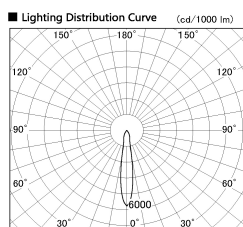

Item no. SD381-1915W9027

Series Name: Versa R-G (UL Track)
(SD381)

Installation	Track mount
Type	High-efficiency tracklight
Fixture wattage	18.6W
Beam angle	17deg
Color Temp.	2700K
CRI	Ra>90
Luminous	1604 lm
Body	Die-castaluminumalloy
Body finish	White
Trim finish	White
Reflector finish	N/A
IP Rate	IP20
Light source	COB module
Input Voltage	AC220~240V
Dimming Type	Non-Dimmable
Certificate	CE,CCC
Cut Hole	N/A