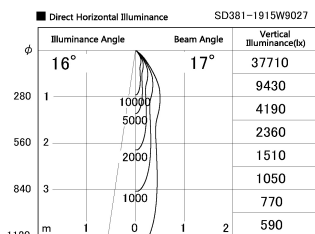

Item no. SD381-1915W9027

Series Name: Versa R-G (UL Track)
(SD381)

Installation	Track mount
Type	High-efficiency tracklight
Fixture wattage	18.6W
Beam angle	17deg
Color Temp.	2700K
CRI	Ra>90
Luminous	1604 lm
Body	Die-castaluminumalloy
Body finish	White
Trim finish	White
Reflector finish	N/A
IP Rate	IP20
Light source	COB module
Input Voltage	AC220~240V
Dimming Type	Non-Dimmable
Certificate	CE,CCC
Cut Hole	N/A