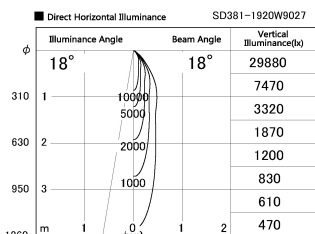

Item no. SD381-1920W9027

Series Name: Versa R-G (UL Track)
(SD381)

Installation	Track mount
Type	High-efficiency tracklight
Fixture wattage	18.6W
Beam angle	18deg
Color Temp.	2700K
CRI	Ra>90
Luminous	1516 lm
Body	Die-castaluminumalloy
Body finish	White
Trim finish	White
Reflector finish	N/A
IP Rate	IP20
Light source	COB module
Input Voltage	AC220~240V
Dimming Type	Non-Dimmable
Certificate	CE,CCC
Cut Hole	N/A