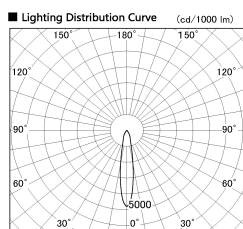

Item no. SD381-1920W9027

Series Name: Versa R-G (UL Track)
(SD381)

Installation	Track mount
Type	High-efficiency tracklight
Fixture wattage	18.6W
Beam angle	18deg
Color Temp.	2700K
CRI	Ra>90
Luminous	1516 lm
Body	Die-castaluminumalloy
Body finish	White
Trim finish	White
Reflector finish	N/A
IP Rate	IP20
Light source	COB module
Input Voltage	AC220~240V
Dimming Type	Non-Dimmable
Certificate	CE,CCC
Cut Hole	N/A