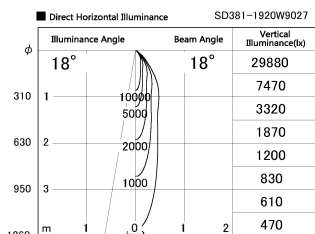

Item no. SD381-1920W9027

Series Name: Versa R-G (UL Track)
(SD381)

Installation	Track mount
Type	High-efficiency tracklight
Fixture wattage	18.6W
Beam angle	18deg
Color Temp.	2700K
CRI	Ra>90
Luminous	1516 lm
Body	Die-castaluminumalloy
Body finish	White
Trim finish	White
Reflector finish	N/A
IP Rate	IP20
Light source	COB module
Input Voltage	AC220~240V
Dimming Type	Non-Dimmable
Certificate	CE,CCC
Cut Hole	N/A