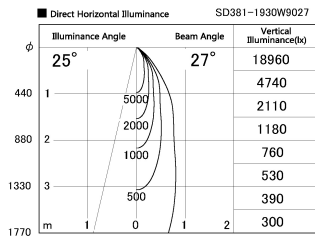

Item no. SD381-1930W9027

Series Name: Versa R-G (UL Track)
(SD381)

Installation	Track mount
Type	High-efficiency tracklight
Fixture wattage	18.6W
Beam angle	27deg
Color Temp.	2700K
CRI	Ra>90
Luminous	1494 lm
Body	Die-castaluminumalloy
Body finish	White
Trim finish	White
Reflector finish	N/A
IP Rate	IP20
Light source	COB module
Input Voltage	AC220~240V
Dimming Type	Non-Dimmable
Certificate	CE,CCC
Cut Hole	N/A