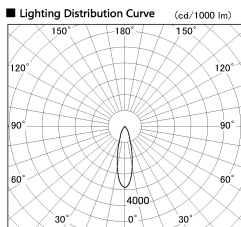

Item no. SD381-1930W9027

Series Name: Versa R-G (UL Track)
(SD381)

Installation	Track mount
Type	High-efficiency tracklight
Fixture wattage	18.6W
Beam angle	27deg
Color Temp.	2700K
CRI	Ra>90
Luminous	1494 lm
Body	Die-castaluminumalloy
Body finish	White
Trim finish	White
Reflector finish	N/A
IP Rate	IP20
Light source	COB module
Input Voltage	AC220~240V
Dimming Type	Non-Dimmable
Certificate	CE,CCC
Cut Hole	N/A