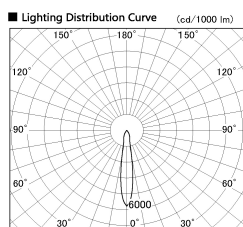

Item no. SD381-1115W9027

Series Name: Versa R-G (UL Track)
(SD381)

■ Direct Horizontal Illuminance SD381-1115W9027

φ	Illuminance Angle	Beam Angle	Vertical Illuminance (lx)
	16°	17°	22880
280	10000	5720	5720
	5000	2540	2540
560	2000	1430	1430
	1000	920	920
840	500	640	640
	0	470	470
1120		360	360

Installation	Track mount
Type	High-efficiency tracklight
Fixture wattage	10.5W
Beam angle	17deg
Color Temp.	2700K
CRI	Ra>90
Luminous	972 lm
Body	Die-castaluminumalloy
Body finish	White
Trim finish	White
Reflector finish	N/A
IP Rate	IP20
Light source	COB module
Input Voltage	AC220~240V
Dimming Type	Non-Dimmable
Certificate	CE,CCC
Cut Hole	N/A