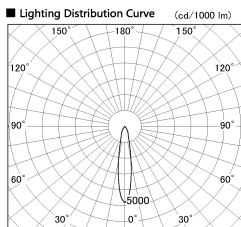

Item no. SD381-1120W9027

Series Name: Versa R-G (UL Track)  
(SD381)

|                  |                            |
|------------------|----------------------------|
| Installation     | Track mount                |
| Type             | High-efficiency tracklight |
| Fixture wattage  | 10.5W                      |
| Beam angle       | 18deg                      |
| Color Temp.      | 2700K                      |
| CRI              | Ra>90                      |
| Luminous         | 924 lm                     |
| Body             | Die-castaluminumalloy      |
| Body finish      | White                      |
| Trim finish      | White                      |
| Reflector finish | N/A                        |
| IP Rate          | IP20                       |
| Light source     | COB module                 |
| Input Voltage    | AC220~240V                 |
| Dimming Type     | Non-Dimmable               |
| Certificate      | CE,CCC                     |
| Cut Hole         | N/A                        |