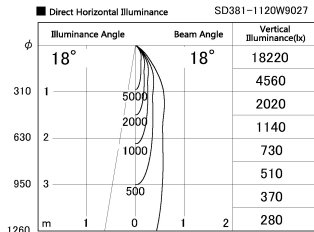

Item no. SD381-1120W9027

Series Name: Versa R-G (UL Track)  
(SD381)

|                  |                            |
|------------------|----------------------------|
| Installation     | Track mount                |
| Type             | High-efficiency tracklight |
| Fixture wattage  | 10.5W                      |
| Beam angle       | 18deg                      |
| Color Temp.      | 2700K                      |
| CRI              | Ra>90                      |
| Luminous         | 924 lm                     |
| Body             | Die-castaluminumalloy      |
| Body finish      | White                      |
| Trim finish      | White                      |
| Reflector finish | N/A                        |
| IP Rate          | IP20                       |
| Light source     | COB module                 |
| Input Voltage    | AC220~240V                 |
| Dimming Type     | Non-Dimmable               |
| Certificate      | CE,CCC                     |
| Cut Hole         | N/A                        |