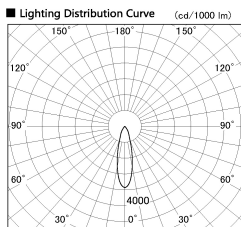

Item no. SD381-1130W9027

Series Name: Versa R-G (UL Track)
(SD381)

Installation	Track mount
Type	High-efficiency tracklight
Fixture wattage	10.5W
Beam angle	27deg
Color Temp.	2700K
CRI	Ra>90
Luminous	904 lm
Body	Die-castaluminumalloy
Body finish	White
Trim finish	White
Reflector finish	N/A
IP Rate	IP20
Light source	COB module
Input Voltage	AC220~240V
Dimming Type	Non-Dimmable
Certificate	CE,CCC
Cut Hole	N/A