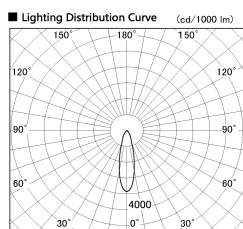

Item no. SD381-1130W9027

Series Name: Versa R-G (UL Track)
(SD381)

Installation	Track mount
Type	High-efficiency tracklight
Fixture wattage	10.5W
Beam angle	27deg
Color Temp.	2700K
CRI	Ra>90
Luminous	904 lm
Body	Die-castaluminumalloy
Body finish	White
Trim finish	White
Reflector finish	N/A
IP Rate	IP20
Light source	COB module
Input Voltage	AC220~240V
Dimming Type	Non-Dimmable
Certificate	CE,CCC
Cut Hole	N/A