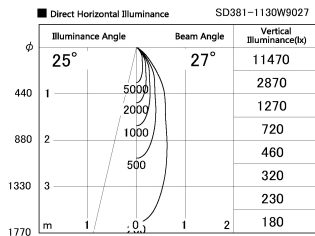

Item no. SD381-1130W9027

Series Name: Versa R-G (UL Track)
(SD381)

Installation	Track mount
Type	High-efficiency tracklight
Fixture wattage	10.5W
Beam angle	27deg
Color Temp.	2700K
CRI	Ra>90
Luminous	904 lm
Body	Die-castaluminumalloy
Body finish	White
Trim finish	White
Reflector finish	N/A
IP Rate	IP20
Light source	COB module
Input Voltage	AC220~240V
Dimming Type	Non-Dimmable
Certificate	CE,CCC
Cut Hole	N/A