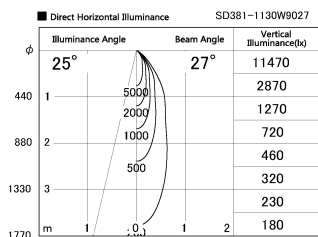

Item no. SD381-1130W9027

Series Name: Versa R-G (UL Track)
(SD381)

Installation	Track mount
Type	High-efficiency tracklight
Fixture wattage	10.5W
Beam angle	27deg
Color Temp.	2700K
CRI	Ra>90
Luminous	904 lm
Body	Die-castaluminumalloy
Body finish	White
Trim finish	White
Reflector finish	N/A
IP Rate	IP20
Light source	COB module
Input Voltage	AC220~240V
Dimming Type	Non-Dimmable
Certificate	CE,CCC
Cut Hole	N/A