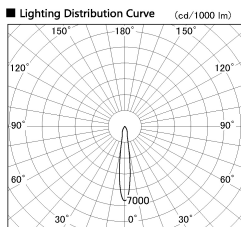

Item no. SD381-0815W9027

Series Name: Versa R-G (UL Track)
(SD381)

Installation	Track mount
Type	High-efficiency tracklight
Fixture wattage	7.5W
Beam angle	15deg
Color Temp.	2700K
CRI	Ra>90
Luminous	717 lm
Body	Die-castaluminumalloy
Body finish	White
Trim finish	White
Reflector finish	N/A
IP Rate	IP20
Light source	COB module
Input Voltage	AC220~240V
Dimming Type	Non-Dimmable
Certificate	CE,CCC
Cut Hole	N/A