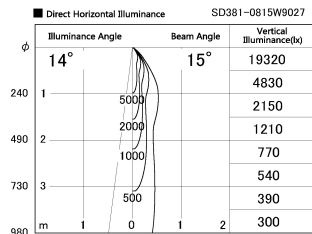

Item no. SD381-0815W9027

Series Name: Versa R-G (UL Track)
(SD381)

Installation	Track mount
Type	High-efficiency tracklight
Fixture wattage	7.5W
Beam angle	15deg
Color Temp.	2700K
CRI	Ra>90
Luminous	717 lm
Body	Die-castaluminumalloy
Body finish	White
Trim finish	White
Reflector finish	N/A
IP Rate	IP20
Light source	COB module
Input Voltage	AC220~240V
Dimming Type	Non-Dimmable
Certificate	CE,CCC
Cut Hole	N/A