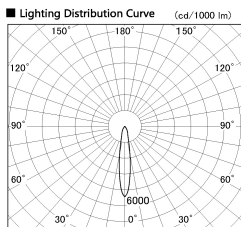

Item no. SD381-0820W9027

Series Name: Versa R-G (UL Track)
(SD381)

■ Direct Horizontal Illuminance SD381-0820W9027

Illuminance Angle	Beam Angle	Vertical Illuminance (lx)
17°	17°	14780
1		3700
2		1640
3		920
590		590
890		410
1190		300
1	0	230

Installation	Track mount
Type	High-efficiency tracklight
Fixture wattage	7.5W
Beam angle	17deg
Color Temp.	2700K
CRI	Ra>90
Luminous	677 lm
Body	Die-castaluminumalloy
Body finish	White
Trim finish	White
Reflector finish	N/A
IP Rate	IP20
Light source	COB module
Input Voltage	AC220~240V
Dimming Type	Non-Dimmable
Certificate	CE,CCC
Cut Hole	N/A