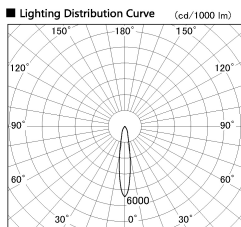

Item no. SD381-0820W9027

Series Name: Versa R-G (UL Track)
(SD381)

■ Direct Horizontal Illuminance SD381-0820W9027

Illuminance Angle	Beam Angle	Vertical Illuminance (lx)
17°	17°	14780
1		3700
2		1640
3		920
590		590
890		410
1190		300
m	1 0 1 2	230

Installation	Track mount
Type	High-efficiency tracklight
Fixture wattage	7.5W
Beam angle	17deg
Color Temp.	2700K
CRI	Ra>90
Luminous	677 lm
Body	Die-castaluminumalloy
Body finish	White
Trim finish	White
Reflector finish	N/A
IP Rate	IP20
Light source	COB module
Input Voltage	AC220~240V
Dimming Type	Non-Dimmable
Certificate	CE,CCC
Cut Hole	N/A