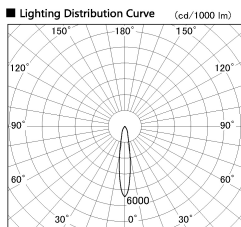

Item no. SD381-0820W9027

Series Name: Versa R-G (UL Track)  
(SD381)

■ Direct Horizontal Illuminance SD381-0820W9027

φ	Illuminance Angle	Beam Angle	Vertical Illuminance (lx)
1	17°	17°	14780
2			3700
3			1640
1190			920
			590
			410
			300
			230

Installation	Track mount
Type	High-efficiency tracklight
Fixture wattage	7.5W
Beam angle	17deg
Color Temp.	2700K
CRI	Ra>90
Luminous	677 lm
Body	Die-castaluminumalloy
Body finish	White
Trim finish	White
Reflector finish	N/A
IP Rate	IP20
Light source	COB module
Input Voltage	AC220~240V
Dimming Type	Non-Dimmable
Certificate	CE,CCC
Cut Hole	N/A