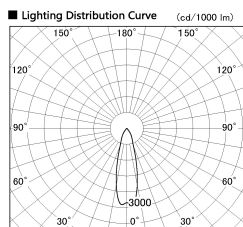

Item no. SD381-0830W9027

Series Name: Versa R-G (UL Track)
(SD381)

Installation	Track mount
Type	High-efficiency tracklight
Fixture wattage	7.5W
Beam angle	29deg
Color Temp.	2700K
CRI	Ra>90
Luminous	672 lm
Body	Die-castaluminumalloy
Body finish	White
Trim finish	White
Reflector finish	N/A
IP Rate	IP20
Light source	COB module
Input Voltage	AC220~240V
Dimming Type	Non-Dimmable
Certificate	CE,CCC
Cut Hole	N/A