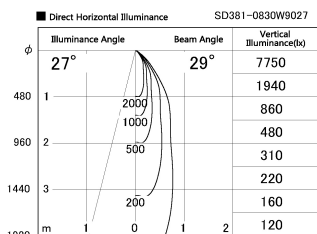

Item no. SD381-0830W9027

Series Name: Versa R-G (UL Track)
(SD381)

Installation	Track mount
Type	High-efficiency tracklight
Fixture wattage	7.5W
Beam angle	29deg
Color Temp.	2700K
CRI	Ra>90
Luminous	672 lm
Body	Die-castaluminumalloy
Body finish	White
Trim finish	White
Reflector finish	N/A
IP Rate	IP20
Light source	COB module
Input Voltage	AC220~240V
Dimming Type	Non-Dimmable
Certificate	CE,CCC
Cut Hole	N/A