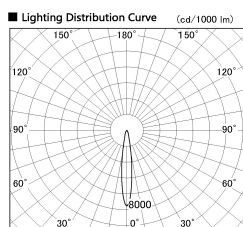

Item no. SD381-3515W9030

Series Name: Versa R-G (UL Track)
(SD381)

■ Direct Horizontal Illuminance SD381-3515W9030

φ	Illuminance Angle	Beam Angle	Vertical Illuminance (lx)
240	14°	15°	115440
1	50000		28860
	20000		12830
490	2		7220
	10000		4620
730	3		3210
	5000		2360
980	m	2.9, 1, 2	1800

Installation	Track mount
Type	High-efficiency tracklight
Fixture wattage	36W
Beam angle	15deg
Color Temp.	3000K
CRI	Ra>90
Luminous	3769 lm
Body	Die-castaluminumalloy
Body finish	White
Trim finish	White
Reflector finish	N/A
IP Rate	IP20
Light source	COB module
Input Voltage	AC220~240V
Dimming Type	Non-Dimmable
Certificate	CE,CCC
Cut Hole	N/A