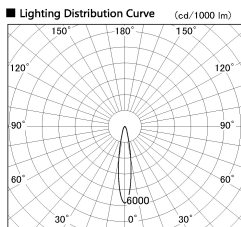

Item no. SD381-3520W9030

Series Name: Versa R-G (UL Track)  
(SD381)

■ Direct Horizontal Illuminance SD381-3520W9030

φ	Illuminance Angle	Beam Angle	Vertical Illuminance (lx)
310	18°	18°	87900
310			21980
630			9770
630			5490
950			3520
950			2440
1260			1790
1260			1370

Installation	Track mount
Type	High-efficiency tracklight
Fixture wattage	36W
Beam angle	18deg
Color Temp.	3000K
CRI	Ra>90
Luminous	3764 lm
Body	Die-castaluminumalloy
Body finish	White
Trim finish	White
Reflector finish	N/A
IP Rate	IP20
Light source	COB module
Input Voltage	AC220~240V
Dimming Type	Non-Dimmable
Certificate	CE,CCC
Cut Hole	N/A