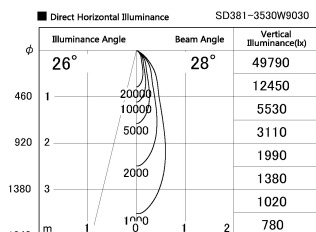

Item no. SD381-3530W9030

Series Name: Versa R-G (UL Track)
(SD381)

Installation	Track mount
Type	High-efficiency tracklight
Fixture wattage	36W
Beam angle	28deg
Color Temp.	3000K
CRI	Ra>90
Luminous	3775 lm
Body	Die-castaluminumalloy
Body finish	White
Trim finish	White
Reflector finish	N/A
IP Rate	IP20
Light source	COB module
Input Voltage	AC220~240V
Dimming Type	Non-Dimmable
Certificate	CE,CCC
Cut Hole	N/A