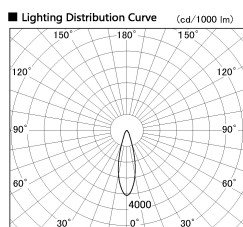

Item no. SD381-3530W9030

Series Name: Versa R-G (UL Track)
(SD381)

Installation	Track mount
Type	High-efficiency tracklight
Fixture wattage	36W
Beam angle	28deg
Color Temp.	3000K
CRI	Ra>90
Luminous	3775 lm
Body	Die-castaluminumalloy
Body finish	White
Trim finish	White
Reflector finish	N/A
IP Rate	IP20
Light source	COB module
Input Voltage	AC220~240V
Dimming Type	Non-Dimmable
Certificate	CE,CCC
Cut Hole	N/A