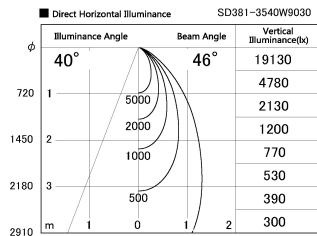

Item no. SD381-3540W9030

Series Name: Versa R-G (UL Track)
(SD381)

Installation	Track mount
Type	High-efficiency tracklight
Fixture wattage	36W
Beam angle	46deg
Color Temp.	3000K
CRI	Ra>90
Luminous	3545 lm
Body	Die-castaluminumalloy
Body finish	White
Trim finish	White
Reflector finish	N/A
IP Rate	IP20
Light source	COB module
Input Voltage	AC220~240V
Dimming Type	Non-Dimmable
Certificate	CE,CCC
Cut Hole	N/A