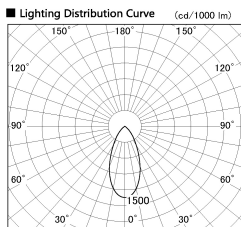

Item no. SD381-3540W9030

Series Name: Versa R-G (UL Track)
(SD381)

Installation	Track mount
Type	High-efficiency tracklight
Fixture wattage	36W
Beam angle	46deg
Color Temp.	3000K
CRI	Ra>90
Luminous	3545 lm
Body	Die-castaluminumalloy
Body finish	White
Trim finish	White
Reflector finish	N/A
IP Rate	IP20
Light source	COB module
Input Voltage	AC220~240V
Dimming Type	Non-Dimmable
Certificate	CE,CCC
Cut Hole	N/A