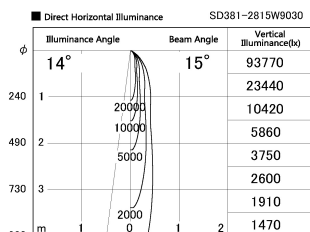

Item no. SD381-2815W9030

Series Name: Versa R-G (UL Track)
(SD381)

| | |
|------------------|----------------------------|
| Installation | Track mount |
| Type | High-efficiency tracklight |
| Fixture wattage | 28W |
| Beam angle | 15deg |
| Color Temp. | 3000K |
| CRI | Ra>90 |
| Luminous | 3037 lm |
| Body | Die-castaluminumalloy |
| Body finish | White |
| Trim finish | White |
| Reflector finish | N/A |
| IP Rate | IP20 |
| Light source | COB module |
| Input Voltage | AC220~240V |
| Dimming Type | Non-Dimmable |
| Certificate | CE,CCC |
| Cut Hole | N/A |