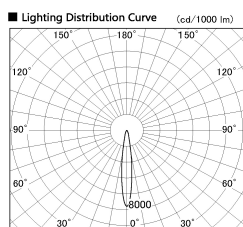

Item no. SD381-2815W9030

Series Name: Versa R-G (UL Track)
(SD381)

Installation	Track mount
Type	High-efficiency tracklight
Fixture wattage	28W
Beam angle	15deg
Color Temp.	3000K
CRI	Ra>90
Luminous	3037 lm
Body	Die-castaluminumalloy
Body finish	White
Trim finish	White
Reflector finish	N/A
IP Rate	IP20
Light source	COB module
Input Voltage	AC220~240V
Dimming Type	Non-Dimmable
Certificate	CE,CCC
Cut Hole	N/A