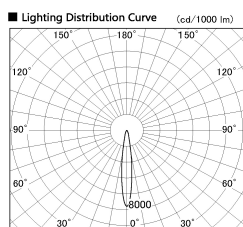

Item no. SD381-2815W9030

Series Name: Versa R-G (UL Track)
(SD381)

| | |
|------------------|----------------------------|
| Installation | Track mount |
| Type | High-efficiency tracklight |
| Fixture wattage | 28W |
| Beam angle | 15deg |
| Color Temp. | 3000K |
| CRI | Ra>90 |
| Luminous | 3037 lm |
| Body | Die-castaluminumalloy |
| Body finish | White |
| Trim finish | White |
| Reflector finish | N/A |
| IP Rate | IP20 |
| Light source | COB module |
| Input Voltage | AC220~240V |
| Dimming Type | Non-Dimmable |
| Certificate | CE,CCC |
| Cut Hole | N/A |