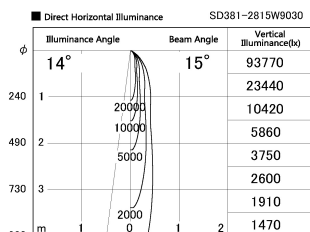

Item no. SD381-2815W9030

Series Name: Versa R-G (UL Track)
(SD381)

Installation	Track mount
Type	High-efficiency tracklight
Fixture wattage	28W
Beam angle	15deg
Color Temp.	3000K
CRI	Ra>90
Luminous	3037 lm
Body	Die-castaluminumalloy
Body finish	White
Trim finish	White
Reflector finish	N/A
IP Rate	IP20
Light source	COB module
Input Voltage	AC220~240V
Dimming Type	Non-Dimmable
Certificate	CE,CCC
Cut Hole	N/A