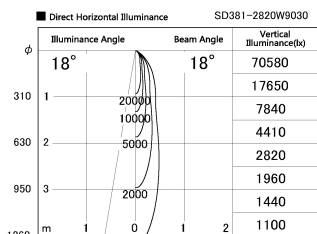

Item no. SD381-2820W9030

Series Name: Versa R-G (UL Track)  
(SD381)

Installation	Track mount
Type	High-efficiency tracklight
Fixture wattage	28W
Beam angle	18deg
Color Temp.	3000K
CRI	Ra>90
Luminous	3049 lm
Body	Die-castaluminumalloy
Body finish	White
Trim finish	White
Reflector finish	N/A
IP Rate	IP20
Light source	COB module
Input Voltage	AC220~240V
Dimming Type	Non-Dimmable
Certificate	CE,CCC
Cut Hole	N/A