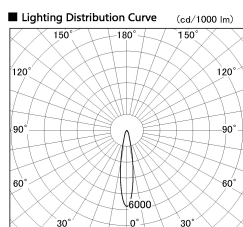

Item no. SD381-2820W9030

Series Name: Versa R-G (UL Track)  
(SD381)

Installation	Track mount
Type	High-efficiency tracklight
Fixture wattage	28W
Beam angle	18deg
Color Temp.	3000K
CRI	Ra>90
Luminous	3049 lm
Body	Die-castaluminumalloy
Body finish	White
Trim finish	White
Reflector finish	N/A
IP Rate	IP20
Light source	COB module
Input Voltage	AC220~240V
Dimming Type	Non-Dimmable
Certificate	CE,CCC
Cut Hole	N/A