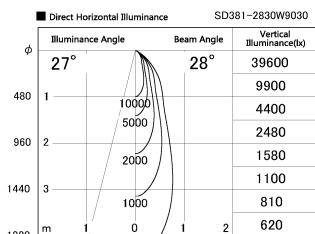

Item no. SD381-2830W9030

Series Name: Versa R-G (UL Track)  
(SD381)

Installation	Track mount
Type	High-efficiency tracklight
Fixture wattage	28W
Beam angle	28deg
Color Temp.	3000K
CRI	Ra>90
Luminous	3076 lm
Body	Die-castaluminumalloy
Body finish	White
Trim finish	White
Reflector finish	N/A
IP Rate	IP20
Light source	COB module
Input Voltage	AC220~240V
Dimming Type	Non-Dimmable
Certificate	CE,CCC
Cut Hole	N/A