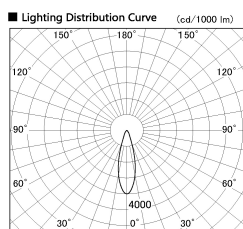

Item no. SD381-2830W9030

Series Name: Versa R-G (UL Track)
(SD381)

Installation	Track mount
Type	High-efficiency tracklight
Fixture wattage	28W
Beam angle	28deg
Color Temp.	3000K
CRI	Ra>90
Luminous	3076 lm
Body	Die-castaluminumalloy
Body finish	White
Trim finish	White
Reflector finish	N/A
IP Rate	IP20
Light source	COB module
Input Voltage	AC220~240V
Dimming Type	Non-Dimmable
Certificate	CE,CCC
Cut Hole	N/A