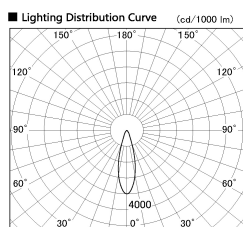

Item no. SD381-2830W9030

Series Name: Versa R-G (UL Track)  
(SD381)

Installation	Track mount
Type	High-efficiency tracklight
Fixture wattage	28W
Beam angle	28deg
Color Temp.	3000K
CRI	Ra>90
Luminous	3076 lm
Body	Die-castaluminumalloy
Body finish	White
Trim finish	White
Reflector finish	N/A
IP Rate	IP20
Light source	COB module
Input Voltage	AC220~240V
Dimming Type	Non-Dimmable
Certificate	CE,CCC
Cut Hole	N/A