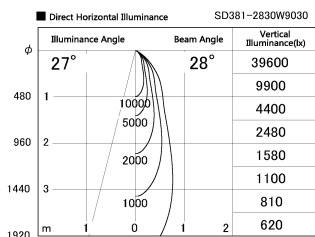

Item no. SD381-2830W9030

Series Name: Versa R-G (UL Track)
(SD381)

Installation	Track mount
Type	High-efficiency tracklight
Fixture wattage	28W
Beam angle	28deg
Color Temp.	3000K
CRI	Ra>90
Luminous	3076 lm
Body	Die-castaluminumalloy
Body finish	White
Trim finish	White
Reflector finish	N/A
IP Rate	IP20
Light source	COB module
Input Voltage	AC220~240V
Dimming Type	Non-Dimmable
Certificate	CE,CCC
Cut Hole	N/A