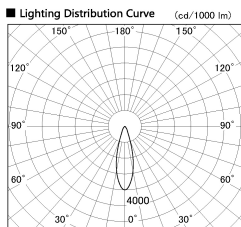

Item no. SD381-2830W9030

Series Name: Versa R-G (UL Track)
(SD381)

Installation	Track mount
Type	High-efficiency tracklight
Fixture wattage	28W
Beam angle	28deg
Color Temp.	3000K
CRI	Ra>90
Luminous	3076 lm
Body	Die-castaluminumalloy
Body finish	White
Trim finish	White
Reflector finish	N/A
IP Rate	IP20
Light source	COB module
Input Voltage	AC220~240V
Dimming Type	Non-Dimmable
Certificate	CE,CCC
Cut Hole	N/A