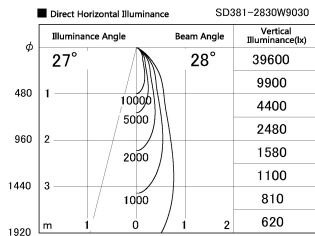

Item no. SD381-2830W9030

Series Name: Versa R-G (UL Track)
(SD381)

Installation	Track mount
Type	High-efficiency tracklight
Fixture wattage	28W
Beam angle	28deg
Color Temp.	3000K
CRI	Ra>90
Luminous	3076 lm
Body	Die-castaluminumalloy
Body finish	White
Trim finish	White
Reflector finish	N/A
IP Rate	IP20
Light source	COB module
Input Voltage	AC220~240V
Dimming Type	Non-Dimmable
Certificate	CE,CCC
Cut Hole	N/A