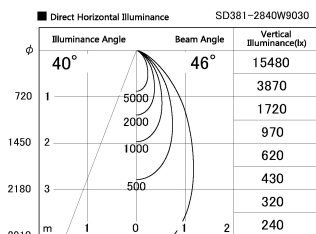

Item no. SD381-2840W9030

Series Name: Versa R-G (UL Track)  
(SD381)

Installation	Track mount
Type	High-efficiency tracklight
Fixture wattage	28W
Beam angle	46deg
Color Temp.	3000K
CRI	Ra>90
Luminous	2860 lm
Body	Die-castaluminumalloy
Body finish	White
Trim finish	White
Reflector finish	N/A
IP Rate	IP20
Light source	COB module
Input Voltage	AC220~240V
Dimming Type	Non-Dimmable
Certificate	CE,CCC
Cut Hole	N/A