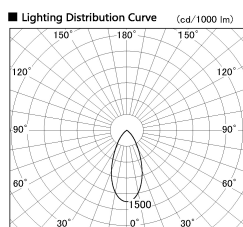

Item no. SD381-2840W9030

Series Name: Versa R-G (UL Track)  
(SD381)

Installation	Track mount
Type	High-efficiency tracklight
Fixture wattage	28W
Beam angle	46deg
Color Temp.	3000K
CRI	Ra>90
Luminous	2860 lm
Body	Die-castaluminumalloy
Body finish	White
Trim finish	White
Reflector finish	N/A
IP Rate	IP20
Light source	COB module
Input Voltage	AC220~240V
Dimming Type	Non-Dimmable
Certificate	CE,CCC
Cut Hole	N/A