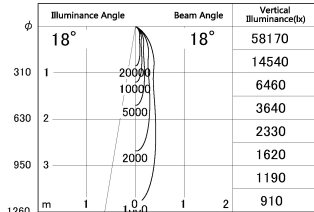

Item no. SD381-2515W9030

Series Name: Versa R-G (UL Track)  
(SD381)

■ Lighting Distribution Curve (cd./1000 lm)

■ Direct Horizontal Illuminance SD381-2515W9030

Installation	Track mount
Type	High-efficiency tracklight
Fixture wattage	23W
Beam angle	18deg
Color Temp.	3000K
CRI	Ra>90
Luminous	2456 lm
Body	Die-castaluminumalloy
Body finish	White
Trim finish	White
Reflector finish	N/A
IP Rate	IP20
Light source	COB module
Input Voltage	AC220~240V
Dimming Type	Non-Dimmable
Certificate	CE,CCC
Cut Hole	N/A