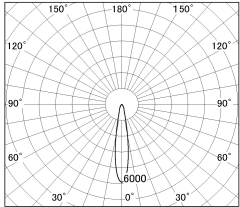

Item no. SD381-2515W9030

Series Name: Versa R-G (UL Track)  
(SD381)

■ Lighting Distribution Curve (cd./1000 lm)

■ Direct Horizontal Illuminance SD381-2515W9030

Installation	Track mount
Type	High-efficiency tracklight
Fixture wattage	23W
Beam angle	18deg
Color Temp.	3000K
CRI	Ra>90
Luminous	2456 lm
Body	Die-castaluminumalloy
Body finish	White
Trim finish	White
Reflector finish	N/A
IP Rate	IP20
Light source	COB module
Input Voltage	AC220~240V
Dimming Type	Non-Dimmable
Certificate	CE,CCC
Cut Hole	N/A