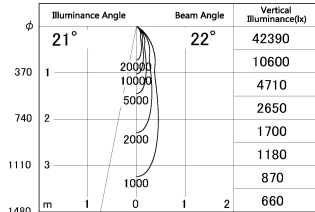

Installation	Track mount
Type	High-efficiency tracklight
Fixture wattage	23W
Beam angle	22deg
Color Temp.	3000K
CRI	Ra>90
Luminous	2489 lm
Body	Die-castaluminumalloy
Body finish	White
Trim finish	White
Reflector finish	N/A
IP Rate	IP20
Light source	COB module
Input Voltage	AC220~240V
Dimming Type	Non-Dimmable
Certificate	CE,CCC
Cut Hole	N/A