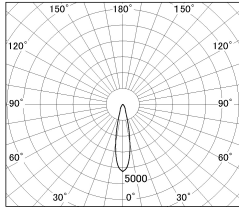

■ Lighting Distribution Curve (cd./1000 lm)

Installation	Track mount
Type	High-efficiency tracklight
Fixture wattage	23W
Beam angle	22deg
Color Temp.	3000K
CRI	Ra>90
Luminous	2489 lm
Body	Die-castaluminumalloy
Body finish	White
Trim finish	White
Reflector finish	N/A
IP Rate	IP20
Light source	COB module
Input Voltage	AC220~240V
Dimming Type	Non-Dimmable
Certificate	CE,CCC
Cut Hole	N/A