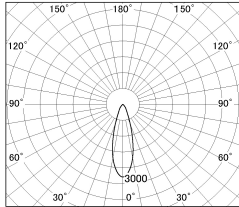

■ Lighting Distribution Curve (cd./1000 lm)

Installation	Track mount
Type	High-efficiency tracklight
Fixture wattage	23W
Beam angle	30deg
Color Temp.	3000K
CRI	Ra>90
Luminous	2472 lm
Body	Die-castaluminumalloy
Body finish	White
Trim finish	White
Reflector finish	N/A
IP Rate	IP20
Light source	COB module
Input Voltage	AC220~240V
Dimming Type	Non-Dimmable
Certificate	CE,CCC
Cut Hole	N/A