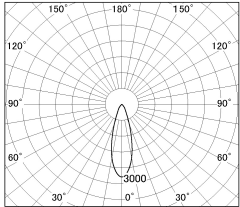

■ Lighting Distribution Curve (cd./1000 lm)

Installation	Track mount
Type	High-efficiency tracklight
Fixture wattage	23W
Beam angle	30deg
Color Temp.	3000K
CRI	Ra>90
Luminous	2472 lm
Body	Die-castaluminumalloy
Body finish	White
Trim finish	White
Reflector finish	N/A
IP Rate	IP20
Light source	COB module
Input Voltage	AC220~240V
Dimming Type	Non-Dimmable
Certificate	CE,CCC
Cut Hole	N/A