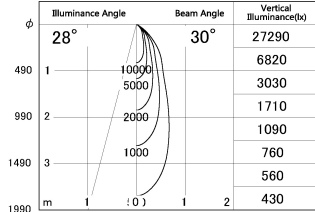

Installation	Track mount
Type	High-efficiency tracklight
Fixture wattage	23W
Beam angle	30deg
Color Temp.	3000K
CRI	Ra>90
Luminous	2472 lm
Body	Die-castaluminumalloy
Body finish	White
Trim finish	White
Reflector finish	N/A
IP Rate	IP20
Light source	COB module
Input Voltage	AC220~240V
Dimming Type	Non-Dimmable
Certificate	CE,CCC
Cut Hole	N/A