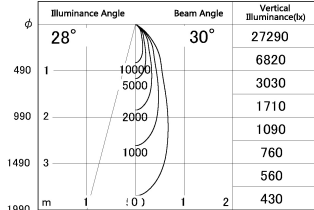

Installation	Track mount
Type	High-efficiency tracklight
Fixture wattage	23W
Beam angle	30deg
Color Temp.	3000K
CRI	Ra>90
Luminous	2472 lm
Body	Die-castaluminumalloy
Body finish	White
Trim finish	White
Reflector finish	N/A
IP Rate	IP20
Light source	COB module
Input Voltage	AC220~240V
Dimming Type	Non-Dimmable
Certificate	CE,CCC
Cut Hole	N/A