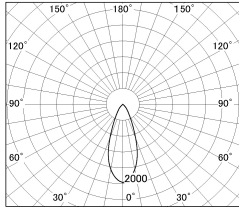

Item no. SD381-2540W9030

Series Name: Versa R-G (UL Track)  
(SD381)

■ Lighting Distribution Curve (cd./1000 lm)

■ Direct Horizontal Illuminance SD381-2540W9030

Installation	Track mount
Type	High-efficiency tracklight
Fixture wattage	23W
Beam angle	38deg
Color Temp.	3000K
CRI	Ra>90
Luminous	2416 lm
Body	Die-castaluminumalloy
Body finish	White
Trim finish	White
Reflector finish	N/A
IP Rate	IP20
Light source	COB module
Input Voltage	AC220~240V
Dimming Type	Non-Dimmable
Certificate	CE,CCC
Cut Hole	N/A