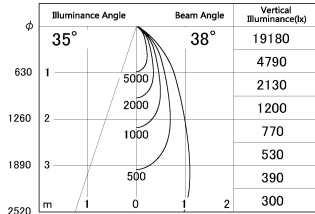

Item no. SD381-2540W9030

Series Name: Versa R-G (UL Track)  
(SD381)

■ Lighting Distribution Curve (cd./1000 lm)

■ Direct Horizontal Illuminance SD381-2540W9030

Installation	Track mount
Type	High-efficiency tracklight
Fixture wattage	23W
Beam angle	38deg
Color Temp.	3000K
CRI	Ra>90
Luminous	2416 lm
Body	Die-castaluminumalloy
Body finish	White
Trim finish	White
Reflector finish	N/A
IP Rate	IP20
Light source	COB module
Input Voltage	AC220~240V
Dimming Type	Non-Dimmable
Certificate	CE,CCC
Cut Hole	N/A