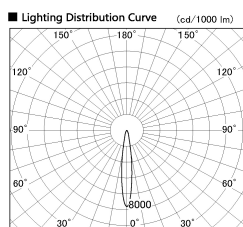

Item no. SD381-2615W9030

Series Name: Versa R-G (UL Track)
(SD381)

Installation	Track mount
Type	High-efficiency tracklight
Fixture wattage	23W
Beam angle	15deg
Color Temp.	3000K
CRI	Ra>90
Luminous	2654 lm
Body	Die-castaluminumalloy
Body finish	White
Trim finish	White
Reflector finish	N/A
IP Rate	IP20
Light source	COB module
Input Voltage	AC220~240V
Dimming Type	Non-Dimmable
Certificate	CE,CCC
Cut Hole	N/A

■ Direct Horizontal Illuminance SD381-2615W9030

φ	Illuminance Angle	Beam Angle	Vertical Illuminance (lx)
1	14°	15°	82160
240			20540
1			9130
2			5140
490			3290
2			2280
730			1680
3			1280
980			