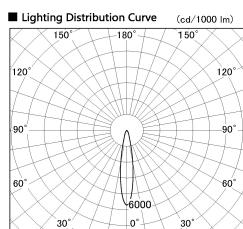

Item no. SD381-2620W9030

Series Name: Versa R-G (UL Track)  
(SD381)

Installation	Track mount
Type	High-efficiency tracklight
Fixture wattage	23W
Beam angle	18deg
Color Temp.	3000K
CRI	Ra>90
Luminous	2683 lm
Body	Die-castaluminumalloy
Body finish	White
Trim finish	White
Reflector finish	N/A
IP Rate	IP20
Light source	COB module
Input Voltage	AC220~240V
Dimming Type	Non-Dimmable
Certificate	CE,CCC
Cut Hole	N/A

■ Direct Horizontal Illuminance SD381-2620W9030

φ	Illuminance Angle	Beam Angle	Vertical Illuminance (lx)
1	18°	18°	61050
310			15260
2			6780
630			3820
3			2440
950			1700
1260			1250
			950