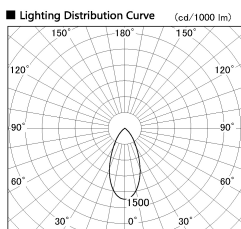

Item no. SD381-2640W9030

Series Name: Versa R-G (UL Track)  
(SD381)

Installation	Track mount
Type	High-efficiency tracklight
Fixture wattage	23W
Beam angle	46deg
Color Temp.	3000K
CRI	Ra>90
Luminous	2509 lm
Body	Die-castaluminumalloy
Body finish	White
Trim finish	White
Reflector finish	N/A
IP Rate	IP20
Light source	COB module
Input Voltage	AC220~240V
Dimming Type	Non-Dimmable
Certificate	CE,CCC
Cut Hole	N/A