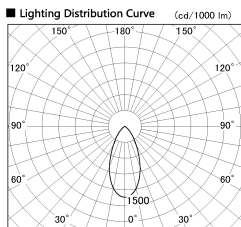

Item no. SD381-2640W9030

Series Name: Versa R-G (UL Track)
(SD381)

Installation	Track mount
Type	High-efficiency tracklight
Fixture wattage	23W
Beam angle	46deg
Color Temp.	3000K
CRI	Ra>90
Luminous	2509 lm
Body	Die-castaluminumalloy
Body finish	White
Trim finish	White
Reflector finish	N/A
IP Rate	IP20
Light source	COB module
Input Voltage	AC220~240V
Dimming Type	Non-Dimmable
Certificate	CE,CCC
Cut Hole	N/A