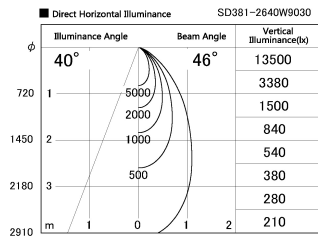

Item no. SD381-2640W9030

Series Name: Versa R-G (UL Track)
(SD381)

Installation	Track mount
Type	High-efficiency tracklight
Fixture wattage	23W
Beam angle	46deg
Color Temp.	3000K
CRI	Ra>90
Luminous	2509 lm
Body	Die-castaluminumalloy
Body finish	White
Trim finish	White
Reflector finish	N/A
IP Rate	IP20
Light source	COB module
Input Voltage	AC220~240V
Dimming Type	Non-Dimmable
Certificate	CE,CCC
Cut Hole	N/A