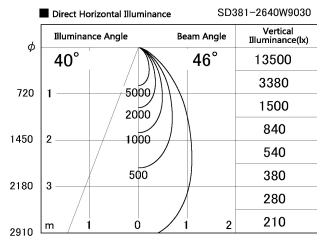

Item no. SD381-2640W9030

Series Name: Versa R-G (UL Track)  
(SD381)

Installation	Track mount
Type	High-efficiency tracklight
Fixture wattage	23W
Beam angle	46deg
Color Temp.	3000K
CRI	Ra>90
Luminous	2509 lm
Body	Die-castaluminumalloy
Body finish	White
Trim finish	White
Reflector finish	N/A
IP Rate	IP20
Light source	COB module
Input Voltage	AC220~240V
Dimming Type	Non-Dimmable
Certificate	CE,CCC
Cut Hole	N/A