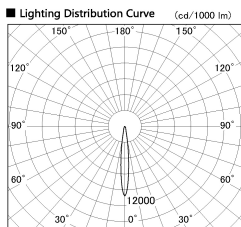

Item no. SD381-2015W9030

Series Name: Versa R-G (UL Track)
(SD381)

■ Direct Horizontal Illuminance SD381-2015W9030

φ	Illuminance Angle	Beam Angle	Vertical Illuminance (lx)		
190	11°	12°	84540		
1			21140		
380	20000		9390		
2	10000		5280		
570	5000		3380		
3			2350		
770	2000		1730		
m	1	0	1	2	1320

Installation	Track mount
Type	High-efficiency tracklight
Fixture wattage	20W
Beam angle	12deg
Color Temp.	3000K
CRI	Ra>90
Luminous	1999 lm
Body	Die-castaluminumalloy
Body finish	White
Trim finish	White
Reflector finish	N/A
IP Rate	IP20
Light source	COB module
Input Voltage	AC220~240V
Dimming Type	Non-Dimmable
Certificate	CE,CCC
Cut Hole	N/A