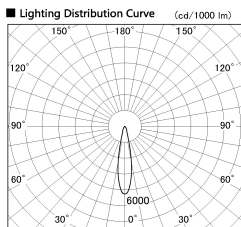

Item no. SD381-2020W9030

Series Name: Versa R-G (UL Track)
(SD381)

Installation	Track mount
Type	High-efficiency tracklight
Fixture wattage	20W
Beam angle	21deg
Color Temp.	3000K
CRI	Ra>90
Luminous	2032 lm
Body	Die-castaluminumalloy
Body finish	White
Trim finish	White
Reflector finish	N/A
IP Rate	IP20
Light source	COB module
Input Voltage	AC220~240V
Dimming Type	Non-Dimmable
Certificate	CE,CCC
Cut Hole	N/A