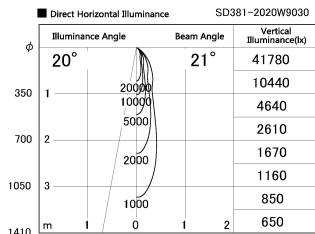

Item no. SD381-2020W9030

Series Name: Versa R-G (UL Track)
(SD381)

Installation	Track mount
Type	High-efficiency tracklight
Fixture wattage	20W
Beam angle	21deg
Color Temp.	3000K
CRI	Ra>90
Luminous	2032 lm
Body	Die-castaluminumalloy
Body finish	White
Trim finish	White
Reflector finish	N/A
IP Rate	IP20
Light source	COB module
Input Voltage	AC220~240V
Dimming Type	Non-Dimmable
Certificate	CE,CCC
Cut Hole	N/A