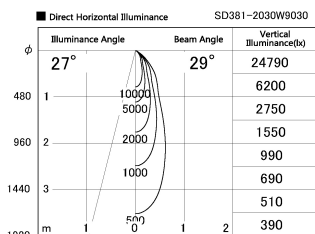

Item no. SD381-2030W9030

Series Name: Versa R-G (UL Track)
(SD381)

Installation	Track mount
Type	High-efficiency tracklight
Fixture wattage	20W
Beam angle	29deg
Color Temp.	3000K
CRI	Ra>90
Luminous	2013 lm
Body	Die-castaluminumalloy
Body finish	White
Trim finish	White
Reflector finish	N/A
IP Rate	IP20
Light source	COB module
Input Voltage	AC220~240V
Dimming Type	Non-Dimmable
Certificate	CE,CCC
Cut Hole	N/A