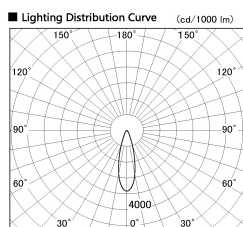

Item no. SD381-2030W9030

Series Name: Versa R-G (UL Track)
(SD381)

Installation	Track mount
Type	High-efficiency tracklight
Fixture wattage	20W
Beam angle	29deg
Color Temp.	3000K
CRI	Ra>90
Luminous	2013 lm
Body	Die-castaluminumalloy
Body finish	White
Trim finish	White
Reflector finish	N/A
IP Rate	IP20
Light source	COB module
Input Voltage	AC220~240V
Dimming Type	Non-Dimmable
Certificate	CE,CCC
Cut Hole	N/A