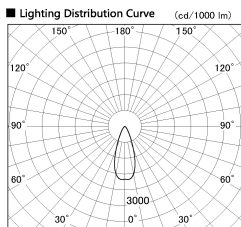

Item no. SD381-2040W9030

Series Name: Versa R-G (UL Track)  
(SD381)

Installation	Track mount
Type	High-efficiency tracklight
Fixture wattage	20W
Beam angle	38deg
Color Temp.	3000K
CRI	Ra>90
Luminous	1957 lm
Body	Die-castaluminumalloy
Body finish	White
Trim finish	White
Reflector finish	N/A
IP Rate	IP20
Light source	COB module
Input Voltage	AC220~240V
Dimming Type	Non-Dimmable
Certificate	CE,CCC
Cut Hole	N/A