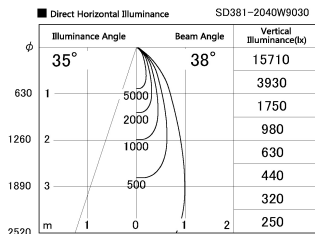

Item no. SD381-2040W9030

Series Name: Versa R-G (UL Track)  
(SD381)

Installation	Track mount
Type	High-efficiency tracklight
Fixture wattage	20W
Beam angle	38deg
Color Temp.	3000K
CRI	Ra>90
Luminous	1957 lm
Body	Die-castaluminumalloy
Body finish	White
Trim finish	White
Reflector finish	N/A
IP Rate	IP20
Light source	COB module
Input Voltage	AC220~240V
Dimming Type	Non-Dimmable
Certificate	CE,CCC
Cut Hole	N/A