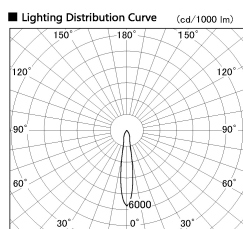

Item no. SD381-1915W9030

Series Name: Versa R-G (UL Track)
(SD381)

Installation	Track mount
Type	High-efficiency tracklight
Fixture wattage	18.6W
Beam angle	17deg
Color Temp.	3000K
CRI	Ra>90
Luminous	1671 lm
Body	Die-castaluminumalloy
Body finish	White
Trim finish	White
Reflector finish	N/A
IP Rate	IP20
Light source	COB module
Input Voltage	AC220~240V
Dimming Type	Non-Dimmable
Certificate	CE,CCC
Cut Hole	N/A