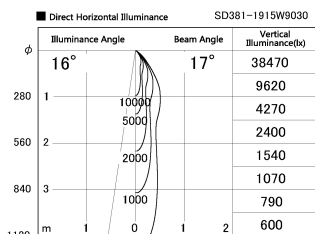

Item no. SD381-1915W9030

Series Name: Versa R-G (UL Track)
(SD381)

Installation	Track mount
Type	High-efficiency tracklight
Fixture wattage	18.6W
Beam angle	17deg
Color Temp.	3000K
CRI	Ra>90
Luminous	1671 lm
Body	Die-castaluminumalloy
Body finish	White
Trim finish	White
Reflector finish	N/A
IP Rate	IP20
Light source	COB module
Input Voltage	AC220~240V
Dimming Type	Non-Dimmable
Certificate	CE,CCC
Cut Hole	N/A