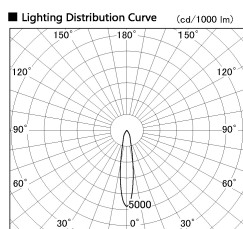

Item no. SD381-1920W9030

Series Name: Versa R-G (UL Track)  
(SD381)

Installation	Track mount
Type	High-efficiency tracklight
Fixture wattage	18.6W
Beam angle	18deg
Color Temp.	3000K
CRI	Ra>90
Luminous	1580 lm
Body	Die-castaluminumalloy
Body finish	White
Trim finish	White
Reflector finish	N/A
IP Rate	IP20
Light source	COB module
Input Voltage	AC220~240V
Dimming Type	Non-Dimmable
Certificate	CE,CCC
Cut Hole	N/A