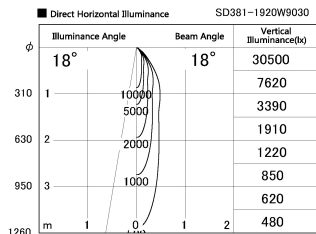

Item no. SD381-1920W9030

Series Name: Versa R-G (UL Track)
(SD381)

Installation	Track mount
Type	High-efficiency tracklight
Fixture wattage	18.6W
Beam angle	18deg
Color Temp.	3000K
CRI	Ra>90
Luminous	1580 lm
Body	Die-castaluminumalloy
Body finish	White
Trim finish	White
Reflector finish	N/A
IP Rate	IP20
Light source	COB module
Input Voltage	AC220~240V
Dimming Type	Non-Dimmable
Certificate	CE,CCC
Cut Hole	N/A