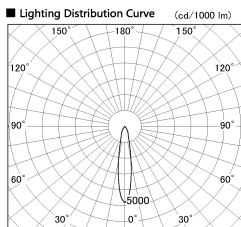

Item no. SD381-1920W9030

Series Name: Versa R-G (UL Track)
(SD381)

Installation	Track mount
Type	High-efficiency tracklight
Fixture wattage	18.6W
Beam angle	18deg
Color Temp.	3000K
CRI	Ra>90
Luminous	1580 lm
Body	Die-castaluminumalloy
Body finish	White
Trim finish	White
Reflector finish	N/A
IP Rate	IP20
Light source	COB module
Input Voltage	AC220~240V
Dimming Type	Non-Dimmable
Certificate	CE,CCC
Cut Hole	N/A