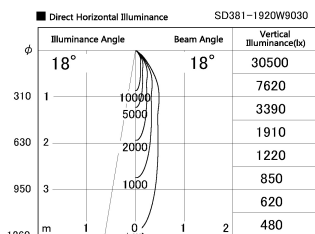

Item no. SD381-1920W9030

Series Name: Versa R-G (UL Track)  
(SD381)

Installation	Track mount
Type	High-efficiency tracklight
Fixture wattage	18.6W
Beam angle	18deg
Color Temp.	3000K
CRI	Ra>90
Luminous	1580 lm
Body	Die-castaluminumalloy
Body finish	White
Trim finish	White
Reflector finish	N/A
IP Rate	IP20
Light source	COB module
Input Voltage	AC220~240V
Dimming Type	Non-Dimmable
Certificate	CE,CCC
Cut Hole	N/A