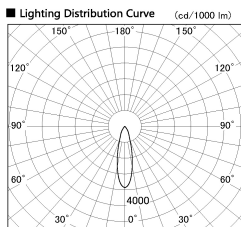

Item no. SD381-1930W9030

Series Name: Versa R-G (UL Track)
(SD381)

Installation	Track mount
Type	High-efficiency tracklight
Fixture wattage	18.6W
Beam angle	27deg
Color Temp.	3000K
CRI	Ra>90
Luminous	1557 lm
Body	Die-castaluminumalloy
Body finish	White
Trim finish	White
Reflector finish	N/A
IP Rate	IP20
Light source	COB module
Input Voltage	AC220~240V
Dimming Type	Non-Dimmable
Certificate	CE,CCC
Cut Hole	N/A