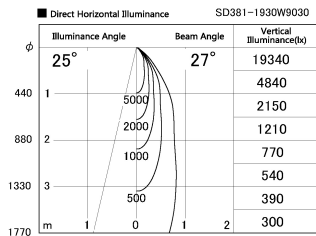

Item no. SD381-1930W9030

Series Name: Versa R-G (UL Track)
(SD381)

Installation	Track mount
Type	High-efficiency tracklight
Fixture wattage	18.6W
Beam angle	27deg
Color Temp.	3000K
CRI	Ra>90
Luminous	1557 lm
Body	Die-castaluminumalloy
Body finish	White
Trim finish	White
Reflector finish	N/A
IP Rate	IP20
Light source	COB module
Input Voltage	AC220~240V
Dimming Type	Non-Dimmable
Certificate	CE,CCC
Cut Hole	N/A