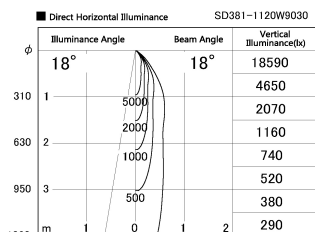

Item no. SD381-1120W9030

Series Name: Versa R-G (UL Track)  
(SD381)

Installation	Track mount
Type	High-efficiency tracklight
Fixture wattage	10.5W
Beam angle	18deg
Color Temp.	3000K
CRI	Ra>90
Luminous	963 lm
Body	Die-castaluminumalloy
Body finish	White
Trim finish	White
Reflector finish	N/A
IP Rate	IP20
Light source	COB module
Input Voltage	AC220~240V
Dimming Type	Non-Dimmable
Certificate	CE,CCC
Cut Hole	N/A