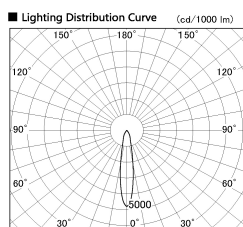

Item no. SD381-1120W9030

Series Name: Versa R-G (UL Track)  
(SD381)

Installation	Track mount
Type	High-efficiency tracklight
Fixture wattage	10.5W
Beam angle	18deg
Color Temp.	3000K
CRI	Ra>90
Luminous	963 lm
Body	Die-castaluminumalloy
Body finish	White
Trim finish	White
Reflector finish	N/A
IP Rate	IP20
Light source	COB module
Input Voltage	AC220~240V
Dimming Type	Non-Dimmable
Certificate	CE,CCC
Cut Hole	N/A