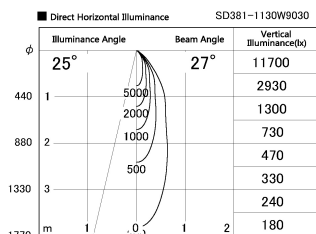

Item no. SD381-1130W9030

Series Name: Versa R-G (UL Track)
(SD381)

Installation	Track mount
Type	High-efficiency tracklight
Fixture wattage	10.5W
Beam angle	27deg
Color Temp.	3000K
CRI	Ra>90
Luminous	942 lm
Body	Die-castaluminumalloy
Body finish	White
Trim finish	White
Reflector finish	N/A
IP Rate	IP20
Light source	COB module
Input Voltage	AC220~240V
Dimming Type	Non-Dimmable
Certificate	CE,CCC
Cut Hole	N/A