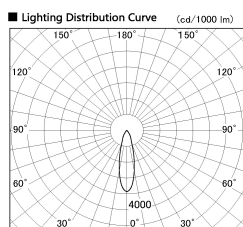

Item no. SD381-1130W9030

Series Name: Versa R-G (UL Track)
(SD381)

| | |
|------------------|----------------------------|
| Installation | Track mount |
| Type | High-efficiency tracklight |
| Fixture wattage | 10.5W |
| Beam angle | 27deg |
| Color Temp. | 3000K |
| CRI | Ra>90 |
| Luminous | 942 lm |
| Body | Die-castaluminumalloy |
| Body finish | White |
| Trim finish | White |
| Reflector finish | N/A |
| IP Rate | IP20 |
| Light source | COB module |
| Input Voltage | AC220~240V |
| Dimming Type | Non-Dimmable |
| Certificate | CE,CCC |
| Cut Hole | N/A |