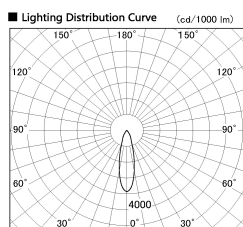

Item no. SD381-1130W9030

Series Name: Versa R-G (UL Track)
(SD381)

Installation	Track mount
Type	High-efficiency tracklight
Fixture wattage	10.5W
Beam angle	27deg
Color Temp.	3000K
CRI	Ra>90
Luminous	942 lm
Body	Die-castaluminumalloy
Body finish	White
Trim finish	White
Reflector finish	N/A
IP Rate	IP20
Light source	COB module
Input Voltage	AC220~240V
Dimming Type	Non-Dimmable
Certificate	CE,CCC
Cut Hole	N/A