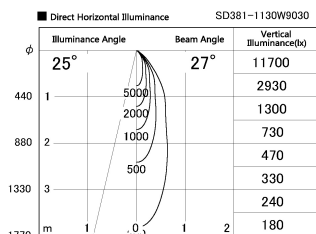

Item no. SD381-1130W9030

Series Name: Versa R-G (UL Track)
(SD381)

| | |
|------------------|----------------------------|
| Installation | Track mount |
| Type | High-efficiency tracklight |
| Fixture wattage | 10.5W |
| Beam angle | 27deg |
| Color Temp. | 3000K |
| CRI | Ra>90 |
| Luminous | 942 lm |
| Body | Die-castaluminumalloy |
| Body finish | White |
| Trim finish | White |
| Reflector finish | N/A |
| IP Rate | IP20 |
| Light source | COB module |
| Input Voltage | AC220~240V |
| Dimming Type | Non-Dimmable |
| Certificate | CE,CCC |
| Cut Hole | N/A |