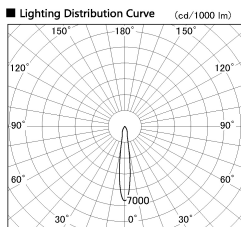

Item no. SD381-0815W9030

Series Name: Versa R-G (UL Track)  
(SD381)

■ Direct Horizontal Illuminance SD381-0815W9030

Illuminance Angle	Beam Angle	Vertical Illuminance (lx)
14°	1	19720
	2	4930
	3	2190
	4	1230
	5	790
	6	550
15°	1	400
	2	310
	3	200
	4	150
	5	100
	6	75

Installation	Track mount
Type	High-efficiency tracklight
Fixture wattage	7.5W
Beam angle	15deg
Color Temp.	3000K
CRI	Ra>90
Luminous	747 lm
Body	Die-castaluminumalloy
Body finish	White
Trim finish	White
Reflector finish	N/A
IP Rate	IP20
Light source	COB module
Input Voltage	AC220~240V
Dimming Type	Non-Dimmable
Certificate	CE,CCC
Cut Hole	N/A