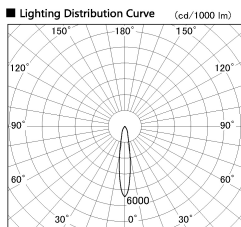

Item no. SD381-0820W9030

Series Name: Versa R-G (UL Track)
(SD381)

■ Direct Horizontal Illuminance SD381-0820W9030

Illuminance Angle	Beam Angle	Vertical Illuminance (lx)
17°	17°	15080
1		3770
5000		1680
2000		940
1000		600
500		420
310		310
240		240

Installation	Track mount
Type	High-efficiency tracklight
Fixture wattage	7.5W
Beam angle	17deg
Color Temp.	3000K
CRI	Ra>90
Luminous	706 lm
Body	Die-castaluminumalloy
Body finish	White
Trim finish	White
Reflector finish	N/A
IP Rate	IP20
Light source	COB module
Input Voltage	AC220~240V
Dimming Type	Non-Dimmable
Certificate	CE,CCC
Cut Hole	N/A